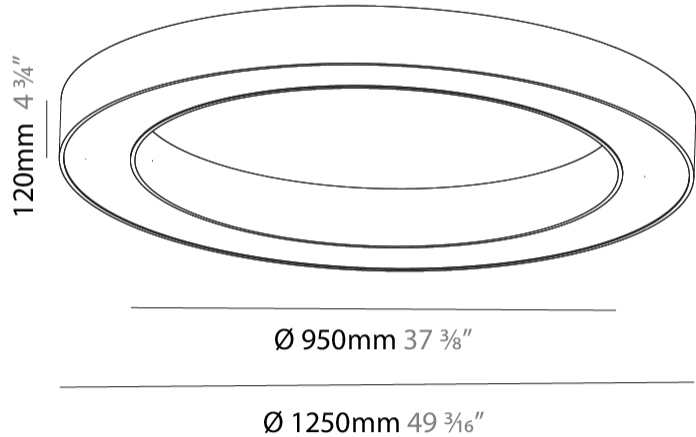

1. To build a product code in our configurator select the specify button on the base model # product page
2. To build a manual product code on this datasheet choose from the options listed below in blue font and add the suffix to the base model #

GENERAL

Series: Glorious
Subseries: Glorious
Brand: Prolicht
Division: Architectural
Mounting Type: Surface
Mounting Location: Ceiling
Subcategory: Ambient

PHYSICAL

Shape: Round
Diameter (mm): 1250
Diameter (in): 49 3/16
Height (mm): 120
Height (in): 4 3/4
Light Distribution: Direct
Weight (kg): 12.465
Weight (lbs): 27.42
Diffuser: PMMA - Opal or Micro-Prism
Fixture Finish: SSR / BKV / CWI / CRY / HAB / UFT / ITA / RUA / FTG / MYG / LOD / PUS / FRO / FUP / KIA / POP / BLS / SPG / MEY / GOH / GUM / CHC / COM / ABZ / JAG / OBR / MOS / ROR
Fixture Material: Aluminum

ELECTRICAL

Lamp Type: LED (Zhaga Standard)
Input Wattage (W): 60
Total Output Wattage (W): 48 / 38.4 (3500K)
Dimming: Non-Dimming / Phase Dimming (120Vac only) / 0-10V Dimming
Driver Included: Yes
Driver Location: Integrated
Driver Type: Constant Current - 120 / 277Vac
Driver Class: Class 2
Input Voltage (V): 120 - 277
Constant Current (MA): 350 / 1200 (3500K)

LED

Color Temperature (°K): 3000 / 3500 / 4000
Max. Delivered Lumen (lm): 5540 / 5733 / 5850
CRI: >80 CRI
Efficiency (%): 65
Lamp Life (hrs): 50000

OPTICAL

RATINGS AND CERTIFICATIONS

Certified By: Certified for North American Standards
IP rating: IP20