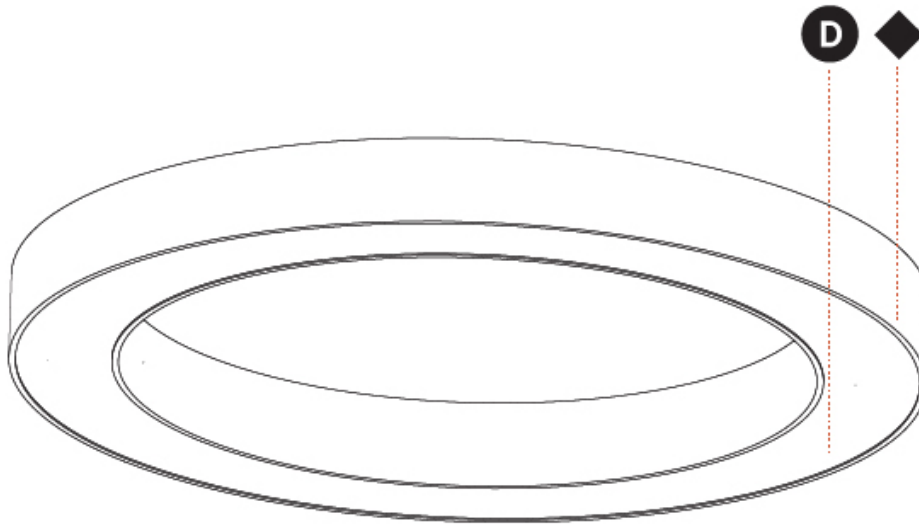

A32914-

PROJECT

TYPE

SPECIFIER

QUANTITY

DATE

GLORIOUS COLOR FINISH CHART

PROJECT _____